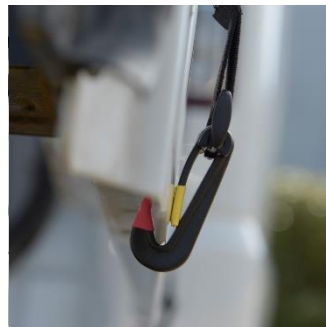

## **BARN DOORS COVER – 618**

**1 - Open the vehicle barn doors wide ready for installation.**

**2 – Attach 1 side of the cover to the vehicle using the bulldog clips supplied (Make sure the SHORTER straps are closest to the vehicle).**

**3 – Lift and place the rest of the cover over the top of the doors and attach the shorter straps on each side to the doors (part way down the doors, where the cut-outs are for the rear lights) using the hooks attached.**