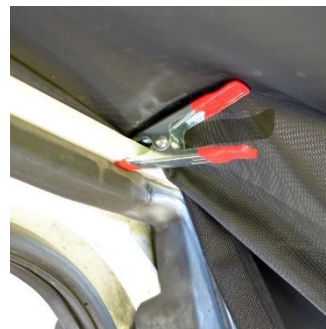

## **BARN DOORS COVER – 618**

**1 - Open the vehicle barn doors wide ready for installation.**

**2 – Attach 1 side of the cover to the vehicle using the bulldog clips supplied (Make sure the SHORTER straps are closest to the vehicle).**

**3 – Lift and place the rest of the cover over the top of the doors and attach the shorter straps on each side to the doors (part way down the doors, where the cut-outs are for the rear lights) using the hooks attached.**

**4 – Attach the longer straps on each side to the bottom of each door to secure in place using the hooks attached.**